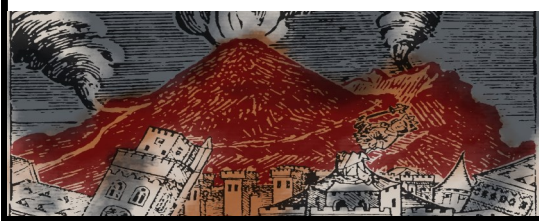

# Rabblle

WINE COMPANY

2016  
CABERNET SAUVIGNON  
PASO ROBLES

*An eruption of juicy blackberry and luscious  
dried cherry with supple tannins, and a  
lasting spicy finish.*

*Label depicts Mount Vesuvius  
erupting over Pompeii.*