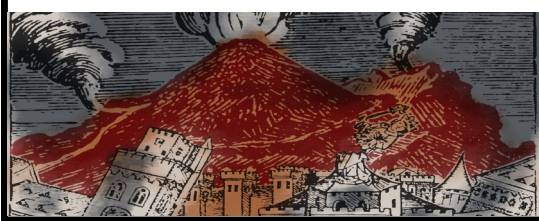

# Rabblle

WINE COMPANY

2016  
CABERNET SAUVIGNON  
PASO ROBLES

*An eruption of juicy blackberry and luscious  
dried cherry with supple tannins, and a  
lasting spicy finish.*

*Label depicts Mount Vesuvius  
erupting over Pompeii.*