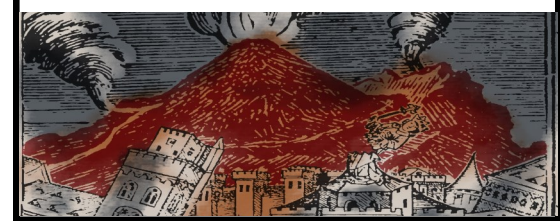

# Rabblle

WINE COMPANY

2016  
CABERNET SAUVIGNON  
PASO ROBLES

*An eruption of juicy blackberry and luscious  
dried cherry with supple tannins, and a  
lasting spicy finish.*

*Label depicts Mount Vesuvius  
erupting over Pompeii.*