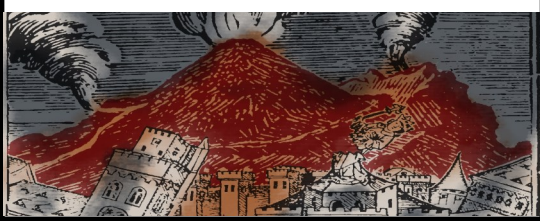

# Rabblle

WINE COMPANY

2016  
CABERNET SAUVIGNON  
PASO ROBLES

*An eruption of juicy blackberry and luscious  
dried cherry with supple tannins, and a  
lasting spicy finish.*

*Label depicts Mount Vesuvius  
erupting over Pompeii.*