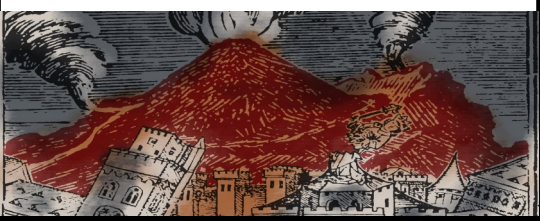

# Rabblle

WINE COMPANY

2016  
CABERNET SAUVIGNON  
PASO ROBLES

*An eruption of juicy blackberry and luscious  
dried cherry with supple tannins, and a  
lasting spicy finish.*

*Label depicts Mount Vesuvius  
erupting over Pompeii.*