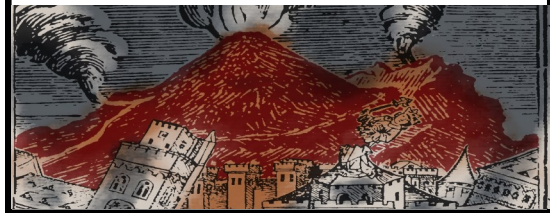

Rabblle

WINE COMPANY

2017

CABERNET SAUVIGNON
PASO ROBLES

*The
purity of fruit is enhanced by nuanced notes of
cocoa, cola, vanilla with a
hint of cedar.*

*Label depicts Mount Vesuvius
erupting over Pompeii.*