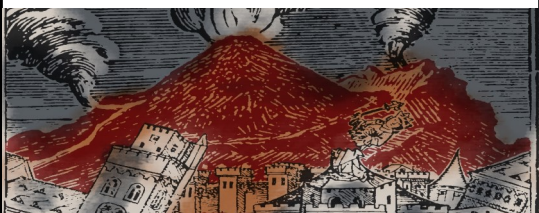

Rabblle

WINE COMPANY

2017

CABERNET SAUVIGNON
PASO ROBLES

*The
purity of fruit is enhanced by nuanced notes of
cocoa, cola, vanilla with a
hint of cedar.*

*Label depicts Mount Vesuvius
erupting over Pompeii.*