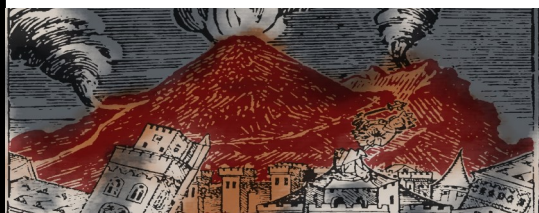

Rabblle

WINE COMPANY

2017

CABERNET SAUVIGNON
PASO ROBLES

*The
purity of fruit is enhanced by nuanced notes of
cocoa, cola, vanilla with a
hint of cedar.*

*Label depicts Mount Vesuvius
erupting over Pompeii.*