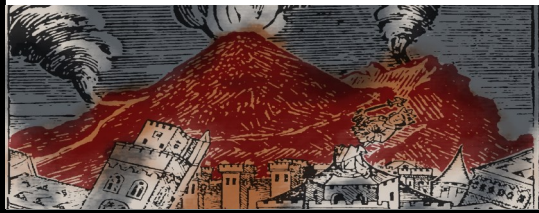

Rabblle

WINE COMPANY

2017

CABERNET SAUVIGNON
PASO ROBLES

*The
purity of fruit is enhanced by nuanced notes of
cocoa, cola, vanilla with a
hint of cedar.*

*Label depicts Mount Vesuvius
erupting over Pompeii.*