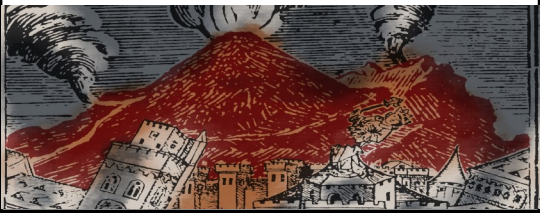

Rabblle

WINE COMPANY

2017

CABERNET SAUVIGNON
PASO ROBLES

*The
purity of fruit is enhanced by nuanced notes of
cocoa, cola, vanilla with a
hint of cedar.*

*Label depicts Mount Vesuvius
erupting over Pompeii.*